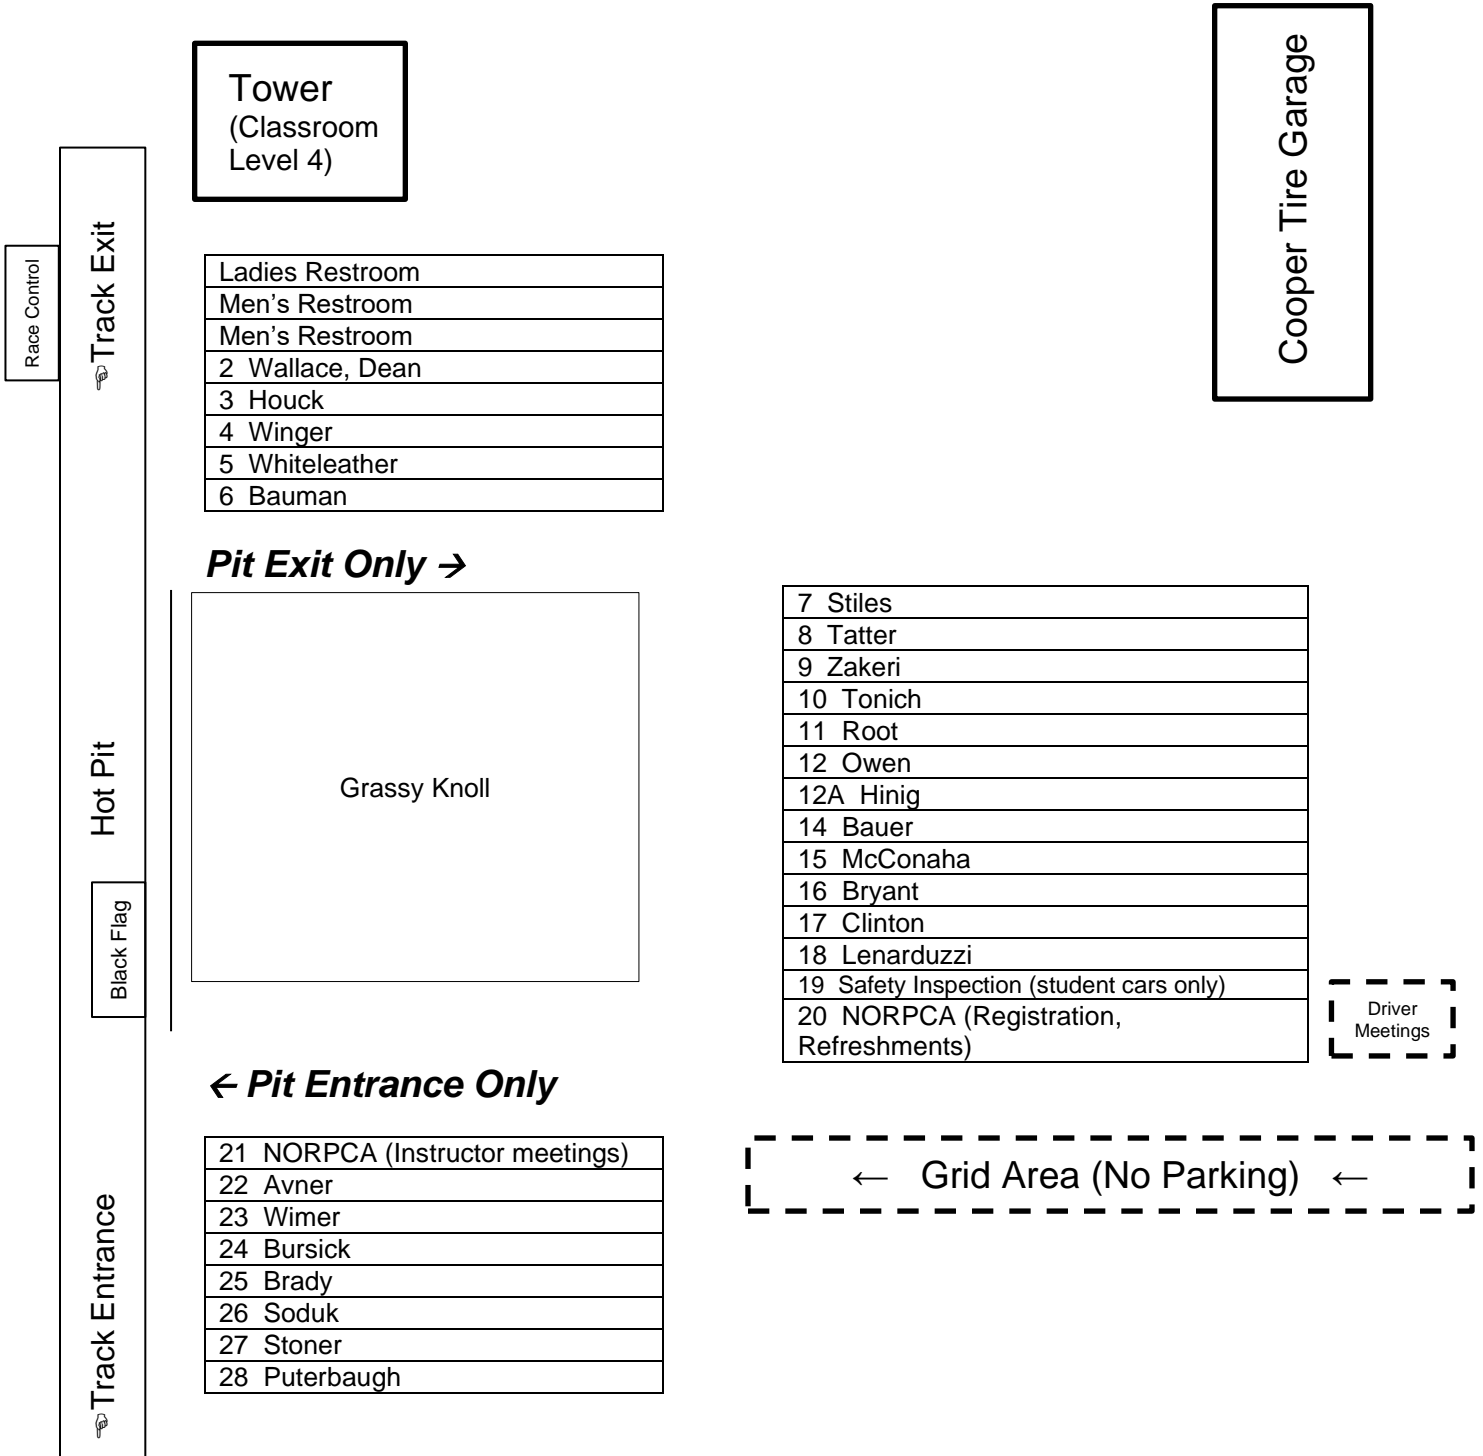

NORPCA Spring 2024 Mid-Ohio Driver Education

Sponsored by Perma-Tune

Garage Assignments

**PLEASE DO NOT PARK IMMEDIATELY BEHIND GARAGES
UNLESS YOU HAVE RENTED THAT GARAGE!
Garage renters need truck and trailer parking behind garages**